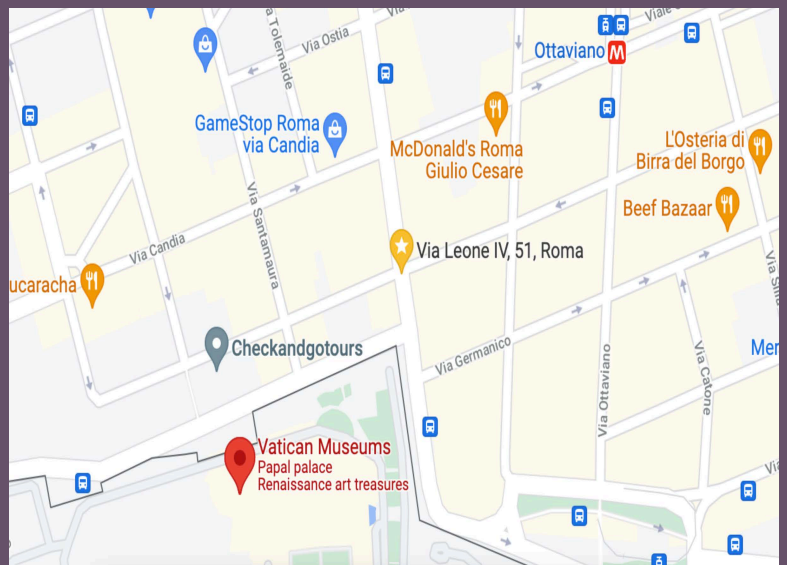

HOW TO GET TO YOUR MEETING POINT

The closest Metro station is Ottaviano (within 10 minutes walking distance).

If taking a taxi, you can ask your hotel to book for you, call 3570, or get an Uber!