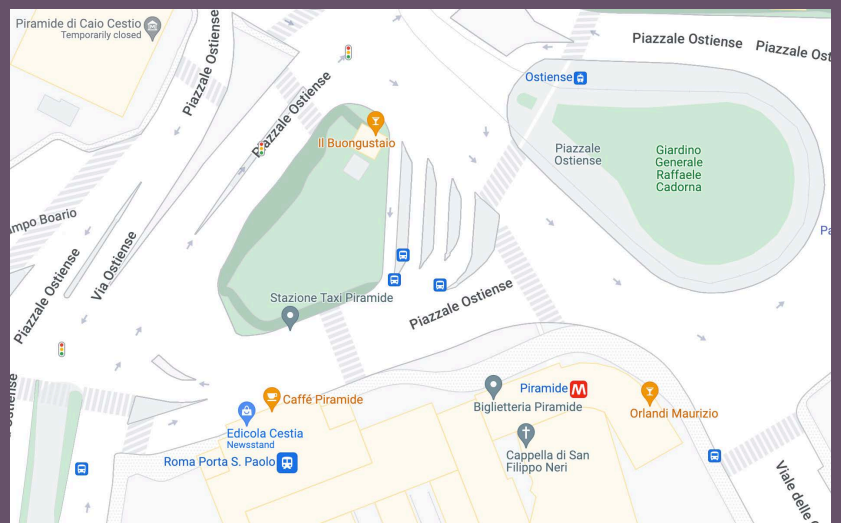

HOW TO GET TO YOUR MEETING POINT

The closest Metro station is Piramide.

If taking a taxi, you can ask your hotel to book for you, call 3570, or get an Uber!