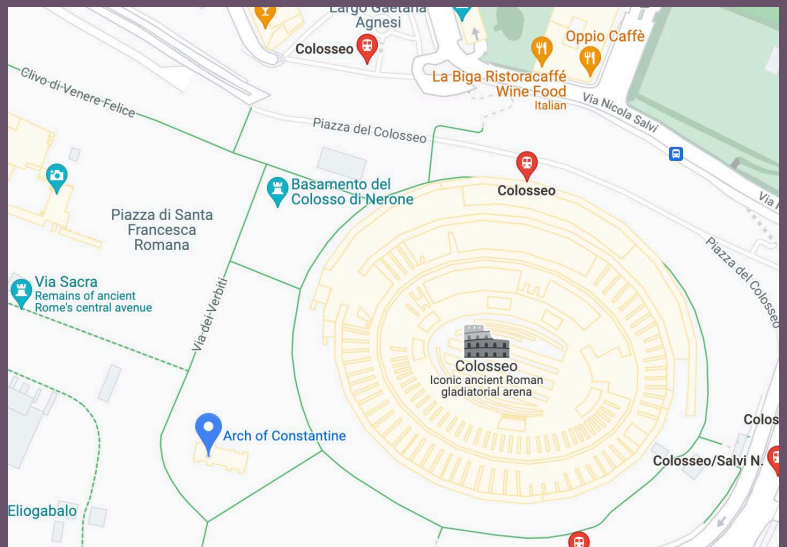

Rome GROUP
TOURS

MEETING POINT

Arch of Constantine

Short side opposite the Colosseum

For more information please visit
our website:

 www.romegrouptours.com

Rome GROUP
TOURS

THANK YOU FOR BOOKING WITH

Rome Group To go

Your guide will meet at the Arch of Constantine, on the side opposite the Colosseum, holding a sign that looks like this:

HOW TO GET TO YOUR MEETING POINT

The closest Metro station is Colosseo (within 3 minutes walking distance).

If taking a taxi, you can ask your hotel to book for you, call 3570, or get an Uber!

WE CAN'T WAIT
to meet you!

You can use these pins to guide you to the precise spot where you will meet your guide:

Apple:

<https://maps.apple.com/?ll=41.889787,12.490304&q=Dropped%20Pin&t=r>

Google Maps:

<https://goo.gl/maps/8XwZPKi4Xc47fjgb7>

What to do if you can't see your guide:

- ❖ Check that your phone is turned on - we contact anybody not checked in **15 minutes prior to the tour departure time**
- ❖ Check that your phone's data is turned on, so we can reach you by **Whatsapp**
- ❖ **[Click here to send us a message via Whatsapp](#)**, or use your phone's camera to scan the QR code to the left